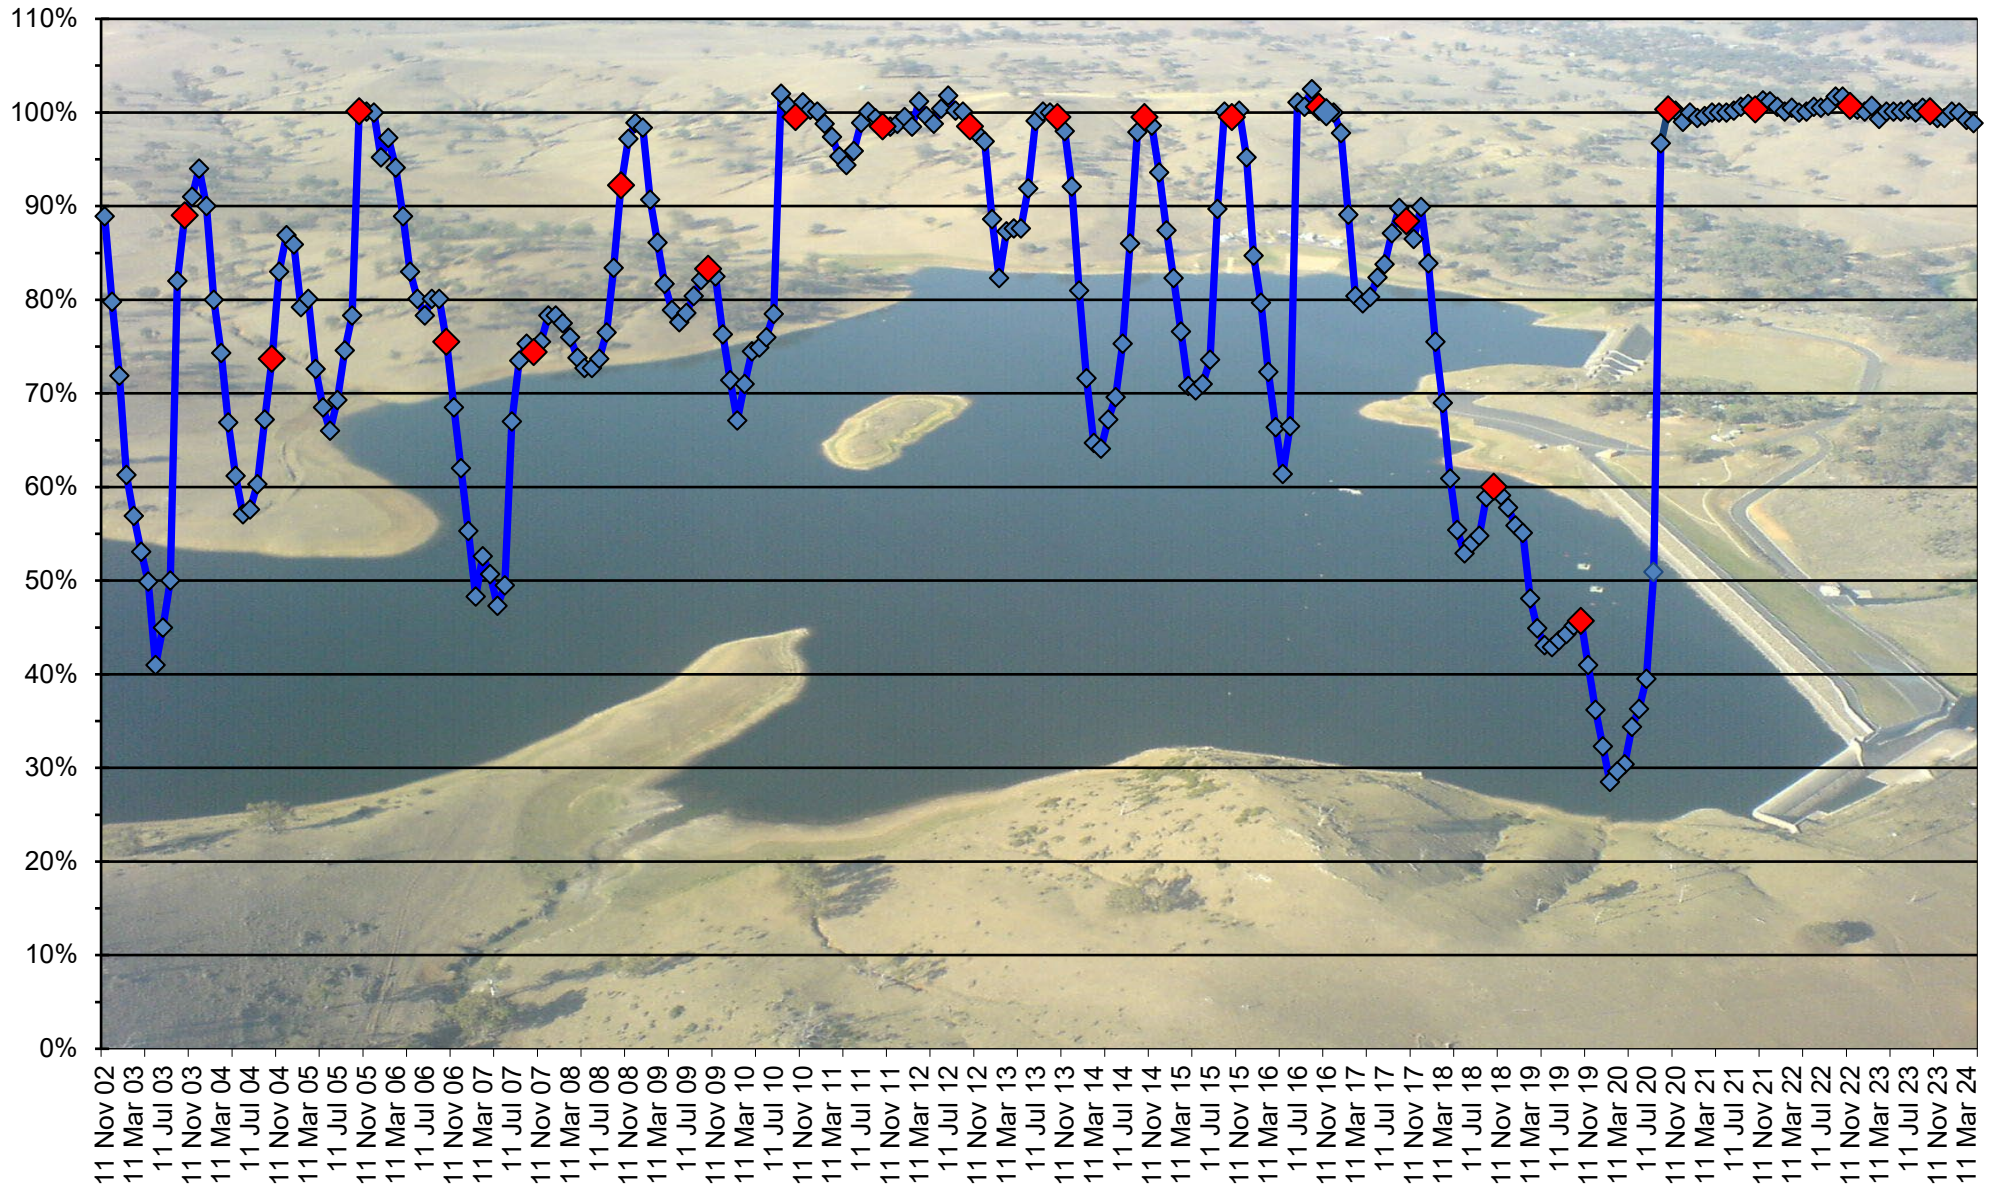

## Bathurst Regional Council: Monthly Chifley Dam Volume (%)

Red markers = 11 October. Last reading 2 April 2024.