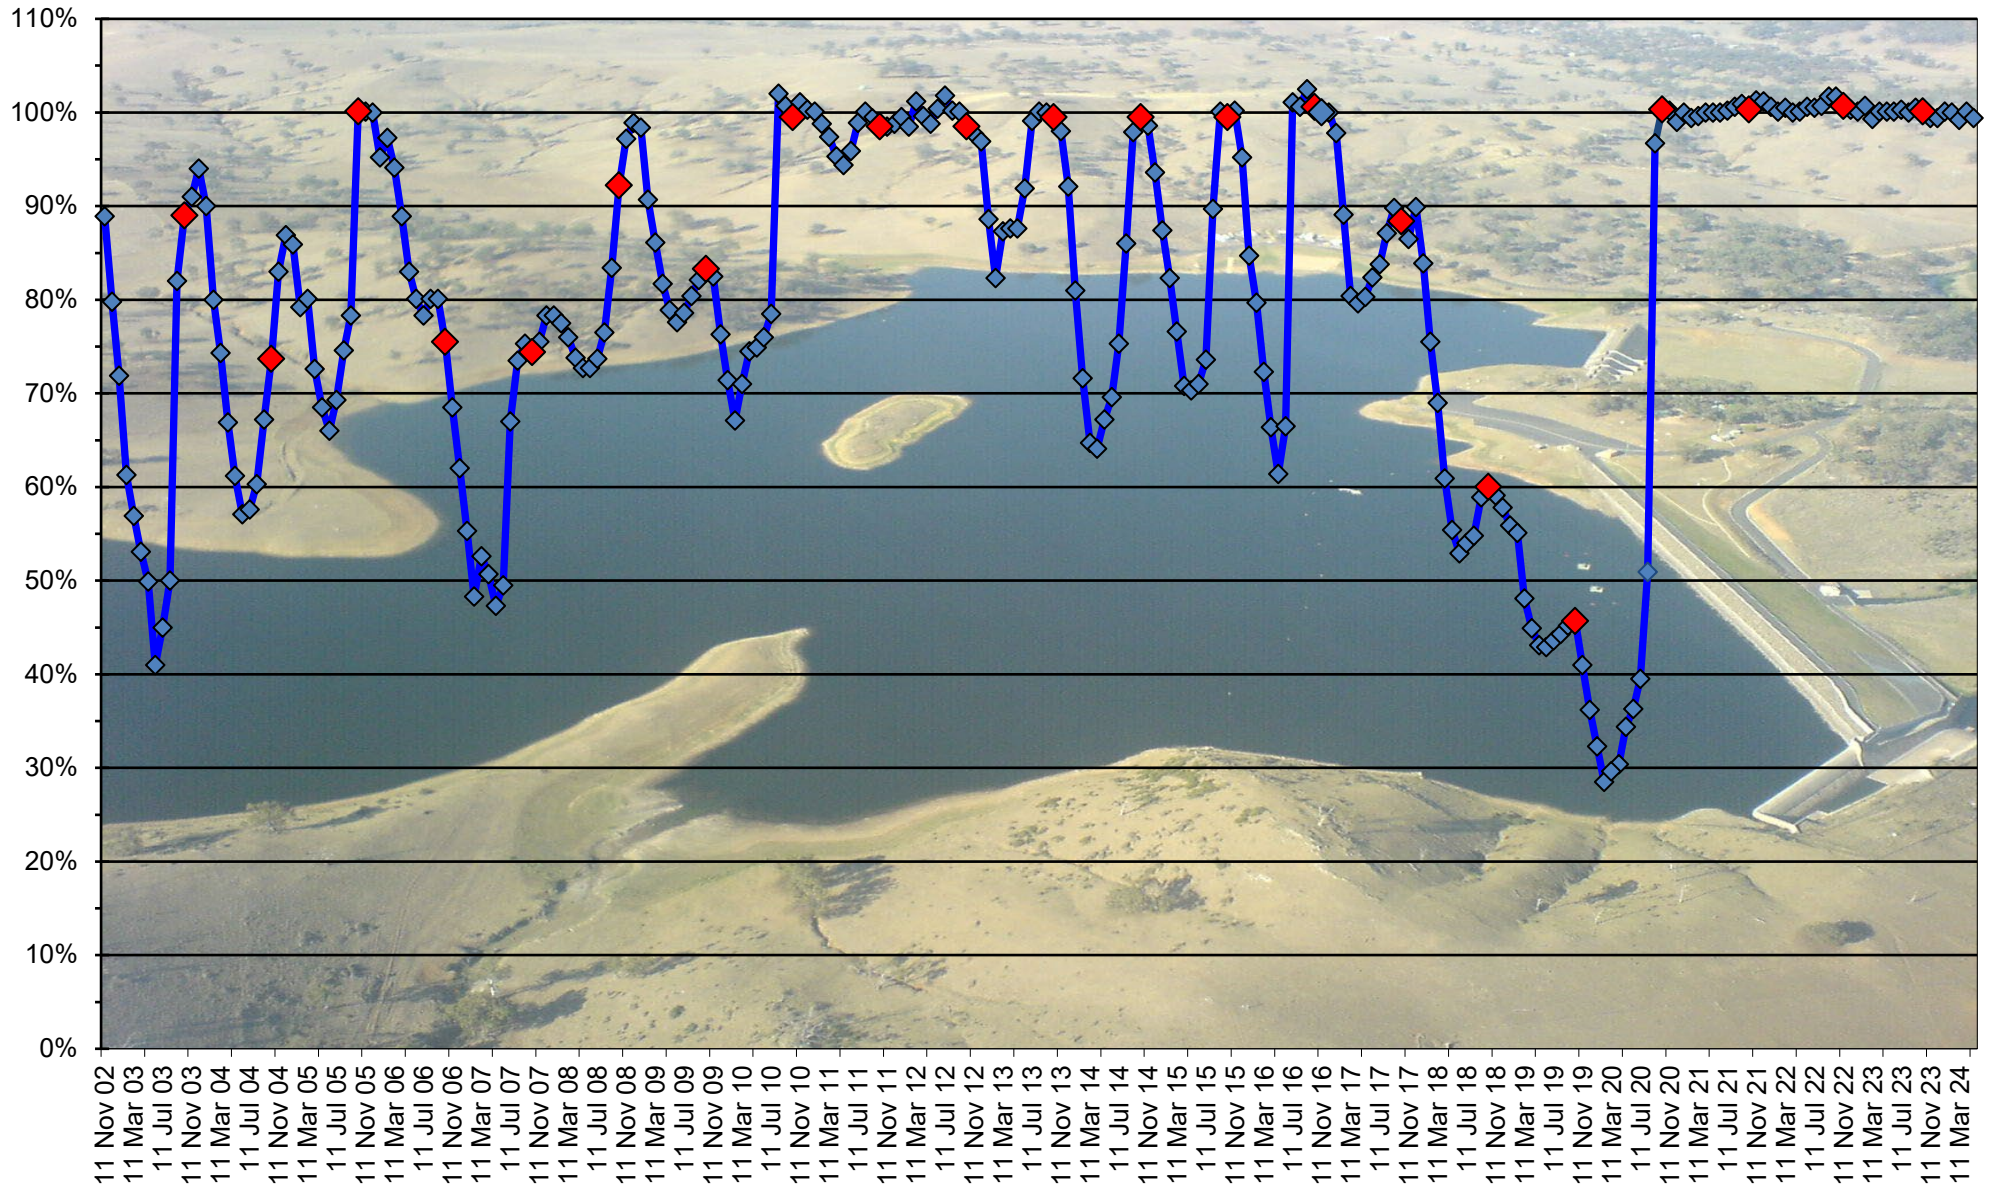

Bathurst Regional Council: Monthly Chifley Dam Volume (%)

Red markers = 11 October. Last reading 30 April 2024.