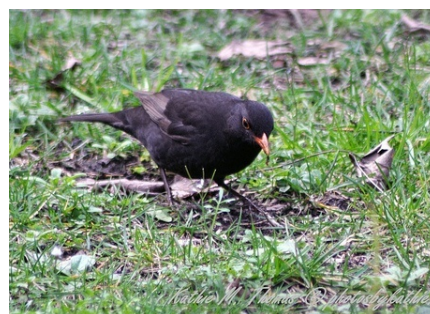

Living with humans

- The Common Blackbird can be a pest in orchards, parks and gardens, being rather destructive of ground vegetation, particularly backyard vegetable patches.
- Blackbirds have also been implicated in the spread of weed species including blackberry, bitou bush and boneseed.
- They are aggressive and compete with native species for food and nesting sites.

Blackbird in nest

28

Blackbird eggs

29

Blackbird in garden

30

27 <http://biosnaps.gaiareources.com.au/BDRS/images/mv/species/360407.jpg>

28 <http://www.lemis.com/grog/Photos/20081104/big/blackbird-3.jpeg>